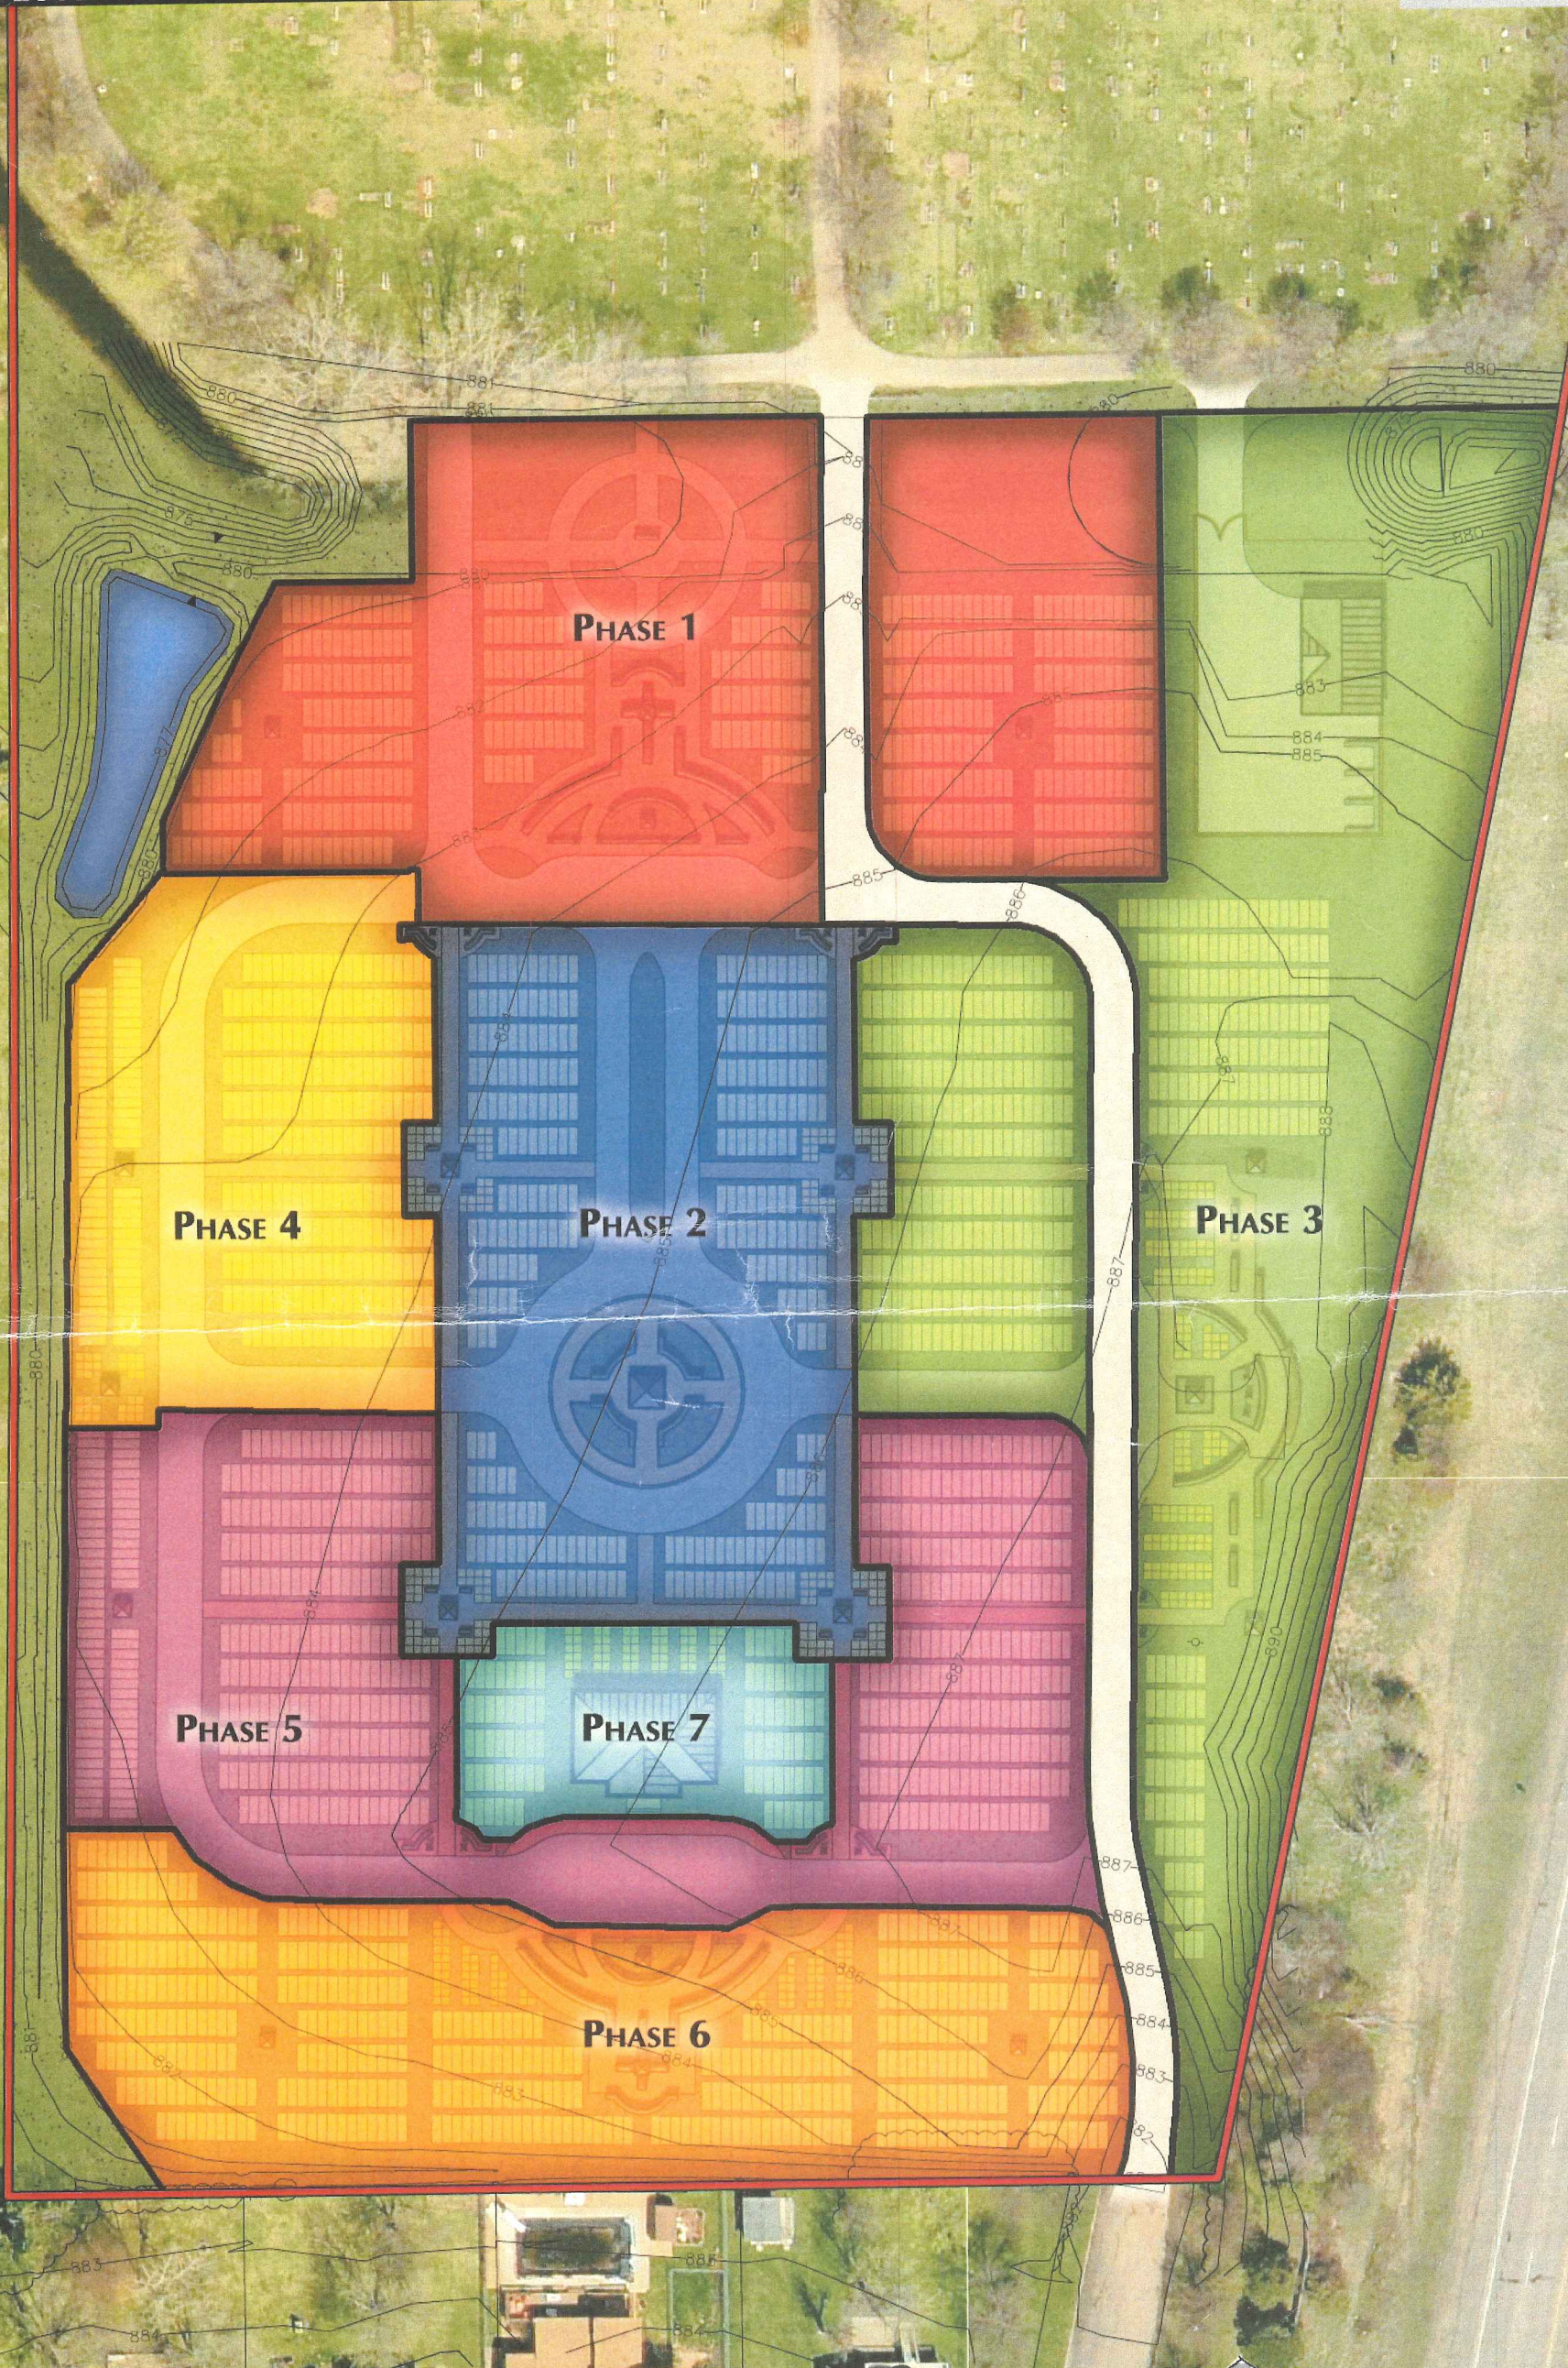

FRONT ENTRY

ST. VINCENT DE PAUL CEMETERY

NORTH

OVERALL ST. VINCENT DE PAUL CEMETERY

May 29, 2013

LOUCKS
ASSOCIATES

MASTERPLAN

ST. VINCENT DE PAUL CEMETERY

PHASE 1A MASTERPLAN

ST. VINCENT DE PAUL CEMETERY

NORTH

NORTH 0 30 60

PHASING PLAN

ST. VINCENT DE PAUL CEMETERY