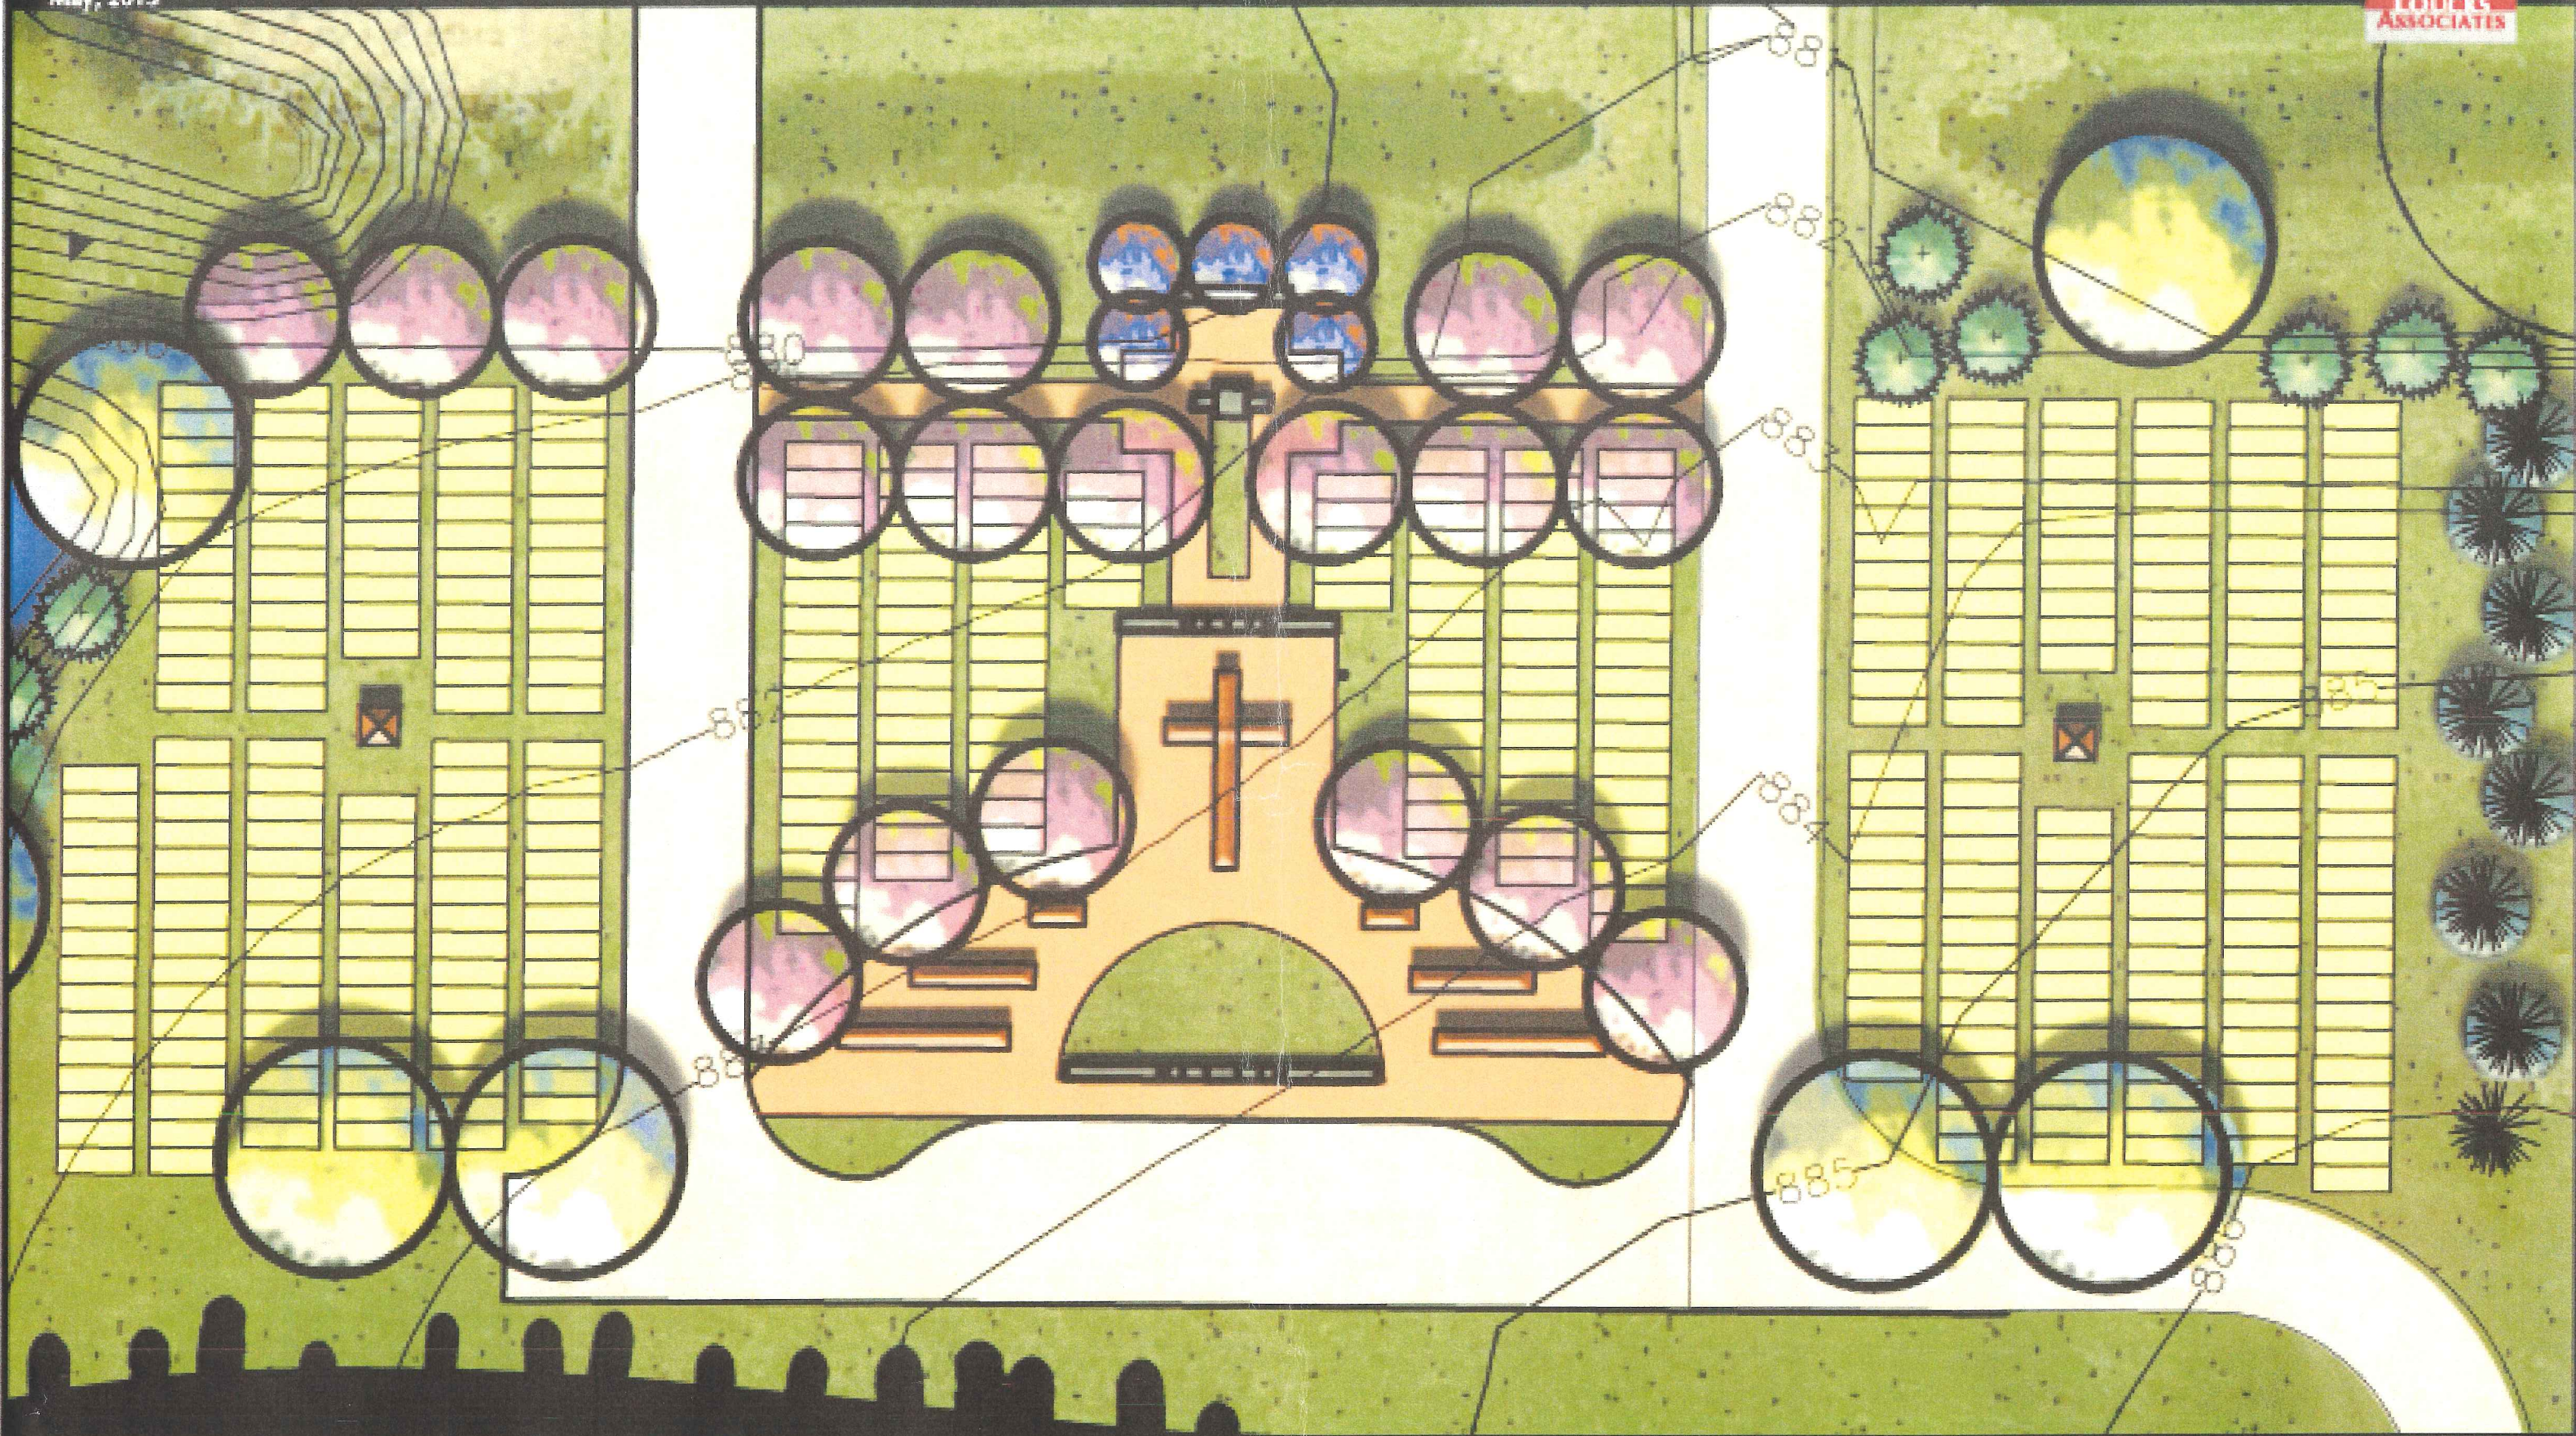

FRONT ENTRY

ST. VINCENT DE PAUL CEMETERY

NORTH

OVERALL ST. VINCENT DE PAUL CEMETERY

May 29, 2013

LOUCKS
ASSOCIATES

MASTERPLAN

ST. VINCENT DE PAUL CEMETERY

PHASE 1A MASTERPLAN

ST. VINCENT DE PAUL CEMETERY

NORTH

NORTH 0 30 60

PHASING PLAN

ST. VINCENT DE PAUL CEMETERY